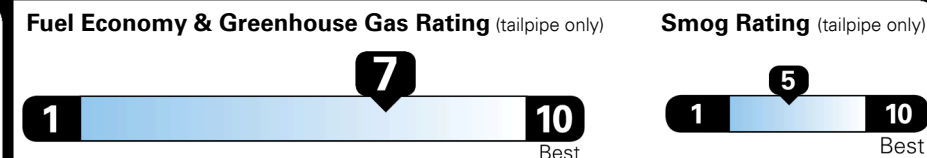

STATE-OF-THE-ART TECHNOLOGY AND SAFETY THE SEDAN IS NEW AGAIN

EPA DOT Fuel Economy and Environment

Fuel Economy
31 MPG
combined city/hwy
3.2 gallons per 100 miles

Large Cars range from 14 to 111 MPG. The best vehicle rates 136 MPGe.
27 city
36 highway

You save $1,000
in fuel costs over 5 years compared to the average new vehicle.

Annual fuel cost $1,300