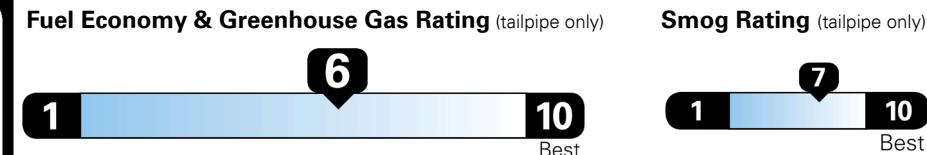

EPA DOT Fuel Economy and Environment

Gasoline Vehicle

Fuel Economy

28 MPG Small SUVs range from 14 to 123 MPG. The best vehicle rates 140 MPGe.

25 city **32** highway

3.6 gallons per 100 miles

You save $0 in fuel costs over 5 years compared to the average new vehicle.

Annual fuel cost **$1,950**