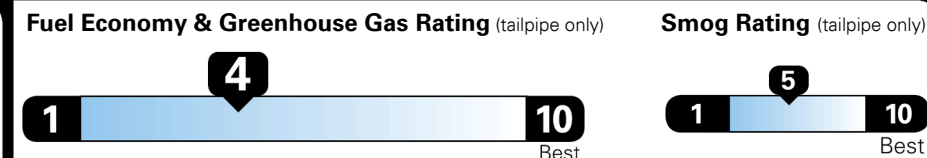

EPA DOT Fuel Economy and Environment

Gasoline Vehicle

Fuel Economy
22 MPG
combined city/hwy
19 city
26 highway
4.5 gallons per 100 miles

Standard SUVs range from 13 to 101 MPG. The best vehicle rates 136 MPGe.

You spend $1,750
more in fuel costs over 5 years compared to the average new vehicle.

Annual fuel cost $1,850