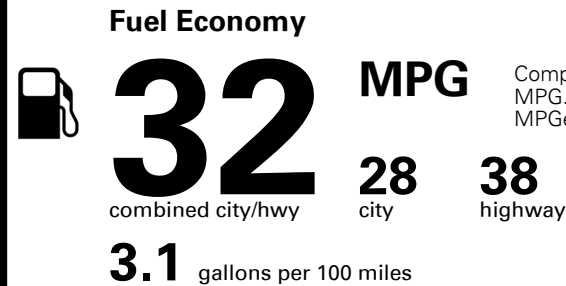

ADDED FEATURES:

Inland Freight & Handling : \$920.00
Total Price : \$16,915.00

EPA DOT Fuel Economy and Environment

Gasoline Vehicle

Compact Cars range from 14 to 119 MPG. The best vehicle rates 136 MPGe.